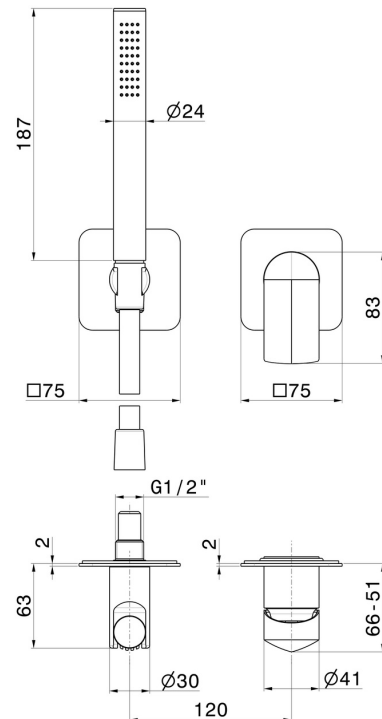

# DELTA ZERO

**72276E.59.097**

Complete concealed shower group, with shower set and mixer - finish PVD Brushed Gold

External part

PVD Brushed Gold

## FEATURES

Material	<b>Brass</b>
Technology	<b>Save Water</b>
Installation	<b>Wall concealed part</b>
Control type	<b>Single lever</b>
Water mixing	<b>Mechanical</b>
Required for installation	<b><u>27852.00.000</u></b>

## TECHNICAL DRAWING

**DELTA ZERO**

**72276E.59.097**

Complete concealed shower group, with shower set and mixer - finish PVD Brushed Gold

**AVAILABLE FINISHES**

---

**59.097**

PVD Brushed Gold