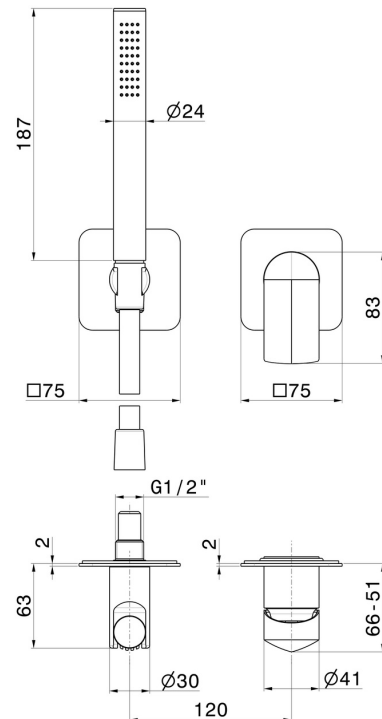

# DELTA ZERO

**72276E.61.020**

Complete concealed shower group, with shower set and mixer - finish PVD Glossy Gold

External part

PVD Glossy Gold

## FEATURES

Material	<b>Brass</b>
Technology	<b>Save Water</b>
Installation	<b>Wall concealed part</b>
Control type	<b>Single lever</b>
Water mixing	<b>Mechanical</b>
Required for installation	<b><u>27852.00.000</u></b>

## TECHNICAL DRAWING

**DELTA ZERO**

**72276E.61.020**

Complete concealed shower group, with shower set and mixer - finish PVD Glossy Gold

**AVAILABLE FINISHES**

---

**61.020**

PVD Glossy Gold