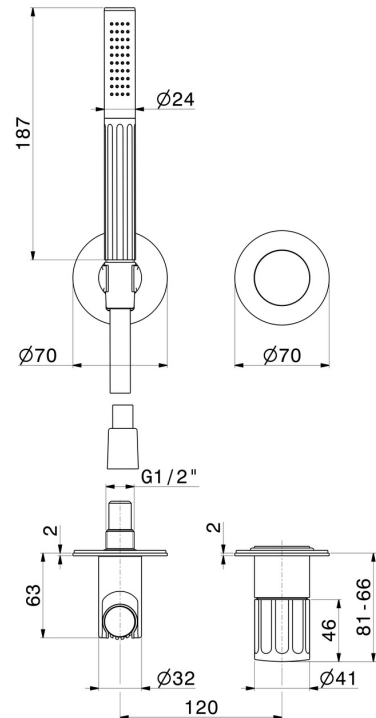

IONIKA

72876E.01.014

Complete concealed shower group, with shower set and mixer - finish Matt White

External part

FEATURES

Material	Brass
Technology	Save Water
Installation	Wall concealed part
Hole type	2 holes
Control type	Single lever
Required for installation	<u>27852.00.000</u>

TECHNICAL DRAWING

IONIKA

72876E.01.014

Complete concealed shower group, with shower set and mixer - finish Matt White

AVAILABLE FINISHES

01.014

Matt White

01.093