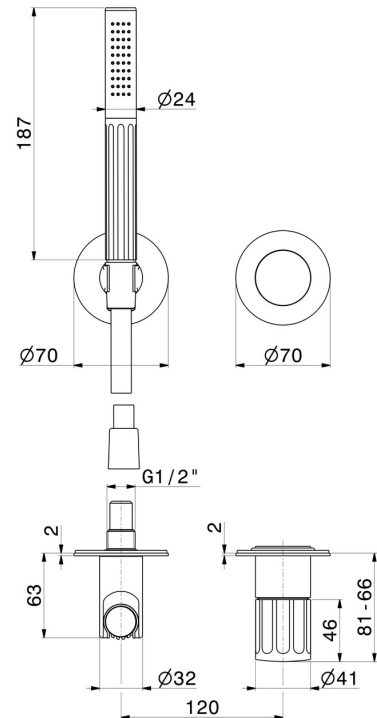

# IONIKA

**72876E.01.093**

Complete concealed shower group, with shower set and mixer - finish Matt Black

External part

## FEATURES

Material	<b>Brass</b>
Technology	<b>Save Water</b>
Installation	<b>Wall concealed part</b>
Hole type	<b>2 holes</b>
Control type	<b>Single lever</b>
Required for installation	<b><u>27852.00.000</u></b>

## TECHNICAL DRAWING

**IONIKA**

**72876E.01.093**

Complete concealed shower group, with shower set and mixer - finish Matt Black

**AVAILABLE FINISHES**

---

**01.093**

Matt Black