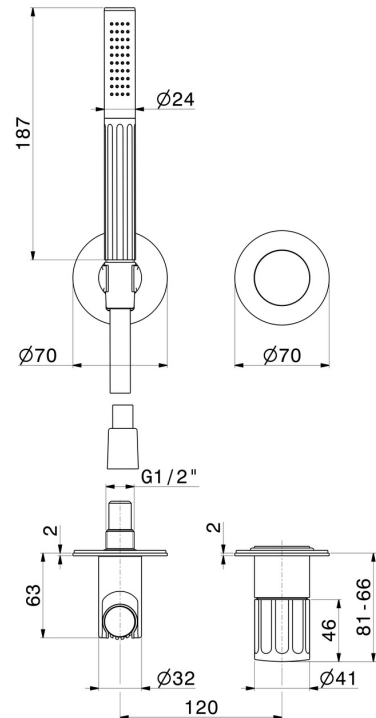

# IONIKA

**72876E.21.018**

Complete concealed shower group, with shower set and mixer - finish Chrome

External part

## FEATURES

Material	<b>Brass</b>
Technology	<b>Save Water</b>
Installation	<b>Wall concealed part</b>
Hole type	<b>2 holes</b>
Control type	<b>Single lever</b>
Required for installation	<b><u>27852.00.000</u></b>

## TECHNICAL DRAWING

**IONIKA**

**72876E.21.018**

Complete concealed shower group, with shower set and mixer - finish Chrome

**AVAILABLE FINISHES**

---

**21.018**

Chrome