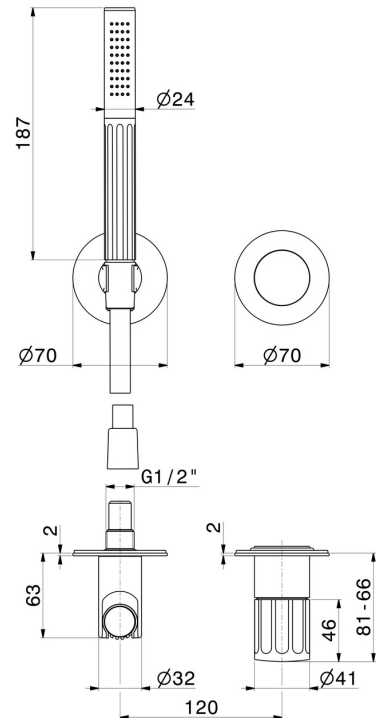

IONIKA

72876E.59.064

Complete concealed shower group, with shower set and mixer -
finish PVD Brushed Gun Metal

External part

PVD Brushed Gun Metal

FEATURES

| | |
|---------------------------|----------------------------|
| Material | Brass |
| Technology | Save Water |
| Installation | Wall concealed part |
| Hole type | 2 holes |
| Control type | Single lever |
| Required for installation | <u>27852.00.000</u> |

TECHNICAL DRAWING

IONIKA

72876E.59.064

Complete concealed shower group, with shower set and mixer - finish PVD Brushed Gun Metal

AVAILABLE FINISHES

59.064

PVD Brushed Gun Metal

01.014