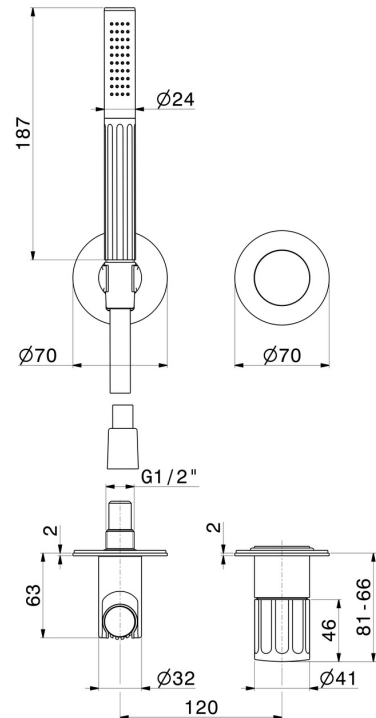

IONIKA

72876E.59.066

Complete concealed shower group, with shower set and mixer - finish PVD Brushed steel

External part

FEATURES

Material	Brass
Technology	Save Water
Installation	Wall concealed part
Hole type	2 holes
Control type	Single lever
Required for installation	<u>27852.00.000</u>

TECHNICAL DRAWING

IONIKA

72876E.59.066

Complete concealed shower group, with shower set and mixer - finish PVD Brushed steel

AVAILABLE FINISHES

59.066

PVD Brushed steel

01.014