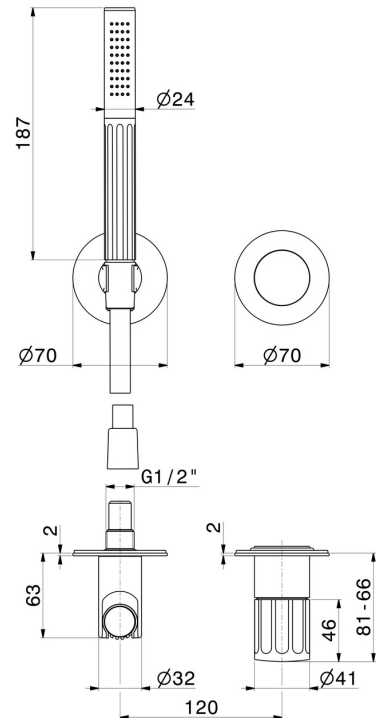

# IONIKA

**72876E.59.067**

Complete concealed shower group, with shower set and mixer - finish PVD Brushed Copper Bronze

External part

PVD Brushed Copper Bronze

## FEATURES

|                           |                            |
|---------------------------|----------------------------|
| Material                  | <b>Brass</b>               |
| Technology                | <b>Save Water</b>          |
| Installation              | <b>Wall concealed part</b> |
| Hole type                 | <b>2 holes</b>             |
| Control type              | <b>Single lever</b>        |
| Required for installation | <b><u>27852.00.000</u></b> |

## TECHNICAL DRAWING

**IONIKA**

**72876E.59.067**

Complete concealed shower group, with shower set and mixer - finish PVD Brushed Copper Bronze

**AVAILABLE FINISHES**

---

**59.067**

PVD Brushed Copper Bronze