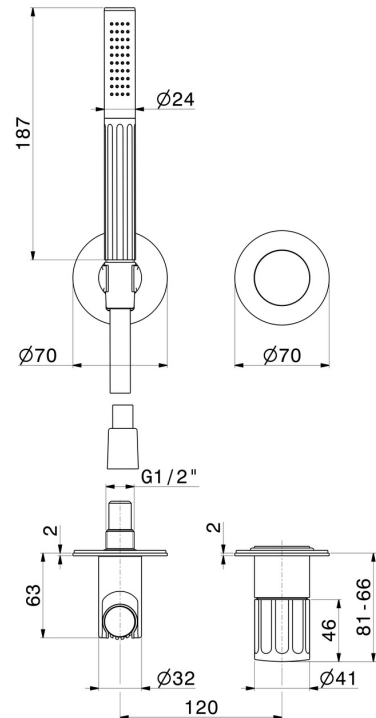

# IONIKA

**72876E.59.098**

Complete concealed shower group, with shower set and mixer - finish PVD Brushed Pale Gold

External part

## FEATURES

Material	<b>Brass</b>
Technology	<b>Save Water</b>
Installation	<b>Wall concealed part</b>
Hole type	<b>2 holes</b>
Control type	<b>Single lever</b>
Required for installation	<b><u>27852.00.000</u></b>

## TECHNICAL DRAWING

**IONIKA**

**72876E.59.098**

Complete concealed shower group, with shower set and mixer - finish PVD Brushed Pale Gold

**AVAILABLE FINISHES**

---

**59.098**

PVD Brushed Pale Gold