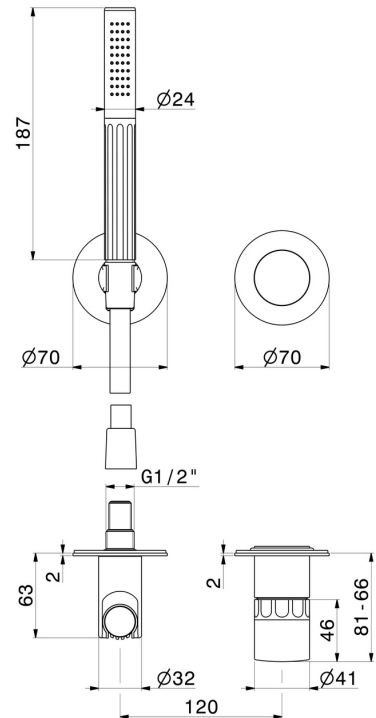

IONIKA SUPREME

72976E.01.014

Complete concealed shower group, with shower set and mixer - finish Matt White

External part

FEATURES

Material	Brass/Marble
Technology	Save Water
Installation	Wall concealed part
Hole type	2 holes
Control type	Single lever
Water mixing	Mechanical
Required for installation	<u>27852.00.000</u>

TECHNICAL DRAWING

IONIKA SUPREME

72976E.01.014

Complete concealed shower group, with shower set and mixer - finish Matt White

AVAILABLE FINISHES

01.014

Matt White

01.093