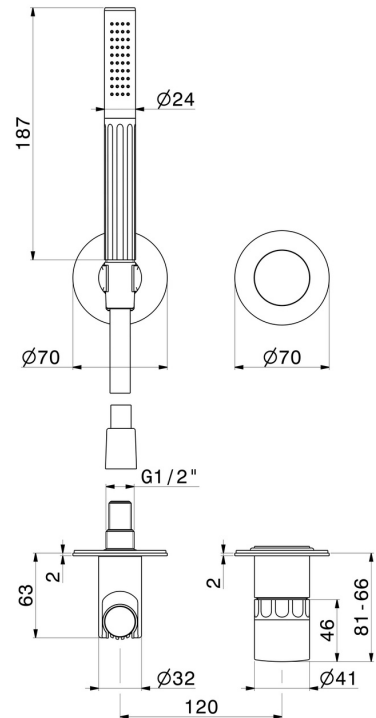

IONIKA SUPREME

72976E.01.093

Complete concealed shower group, with shower set and mixer - finish Matt Black

External part

FEATURES

Material	Brass/Marble
Technology	Save Water
Installation	Wall concealed part
Hole type	2 holes
Control type	Single lever
Water mixing	Mechanical
Required for installation	<u>27852.00.000</u>

TECHNICAL DRAWING

IONIKA SUPREME

72976E.01.093

Complete concealed shower group, with shower set and mixer - finish Matt Black

AVAILABLE FINISHES

01.093

Matt Black

01.014