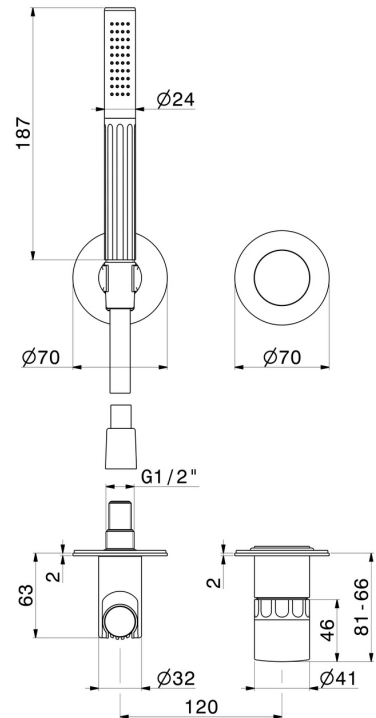

## 72976E.21.018

Complete concealed shower group, with shower set and mixer - finish Chrome

External part

Chrome

### FEATURES

Material	<b>Brass/Marble</b>
Technology	<b>Save Water</b>
Installation	<b>Wall concealed part</b>
Hole type	<b>2 holes</b>
Control type	<b>Single lever</b>
Water mixing	<b>Mechanical</b>
Required for installation	<b><u>27852.00.000</u></b>

### TECHNICAL DRAWING