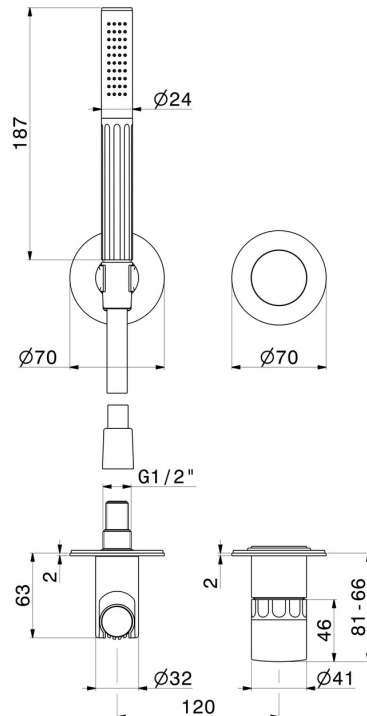

IONIKA SUPREME

72976E.59.064

Complete concealed shower group, with shower set and mixer - finish PVD Brushed Gun Metal

External part

SAVE WATER

PVD Brushed Gun Metal

FEATURES

Material	Brass/Marble
Technology	Save Water
Installation	Wall concealed part
Hole type	2 holes
Control type	Single lever
Water mixing	Mechanical
Required for installation	<u>27852.00.000</u>

TECHNICAL DRAWING

IONIKA SUPREME

72976E.59.064

Complete concealed shower group, with shower set and mixer - finish PVD Brushed Gun Metal

AVAILABLE FINISHES

59.064

PVD Brushed Gun Metal

01.014