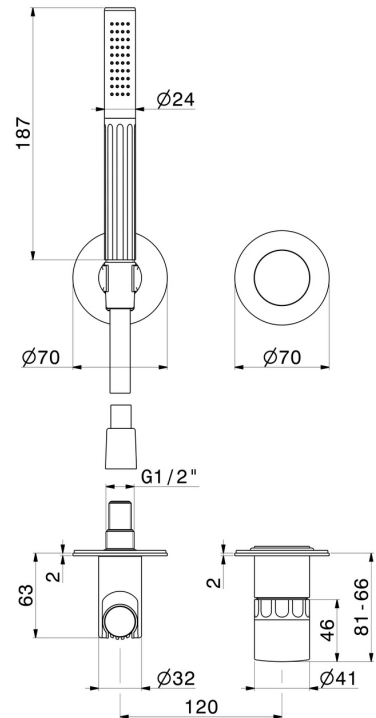

# IONIKA SUPREME

**72976E.59.066**

Complete concealed shower group, with shower set and mixer - finish PVD Brushed steel

External part

## FEATURES

Material	<b>Brass/Marble</b>
Technology	<b>Save Water</b>
Installation	<b>Wall concealed part</b>
Hole type	<b>2 holes</b>
Control type	<b>Single lever</b>
Water mixing	<b>Mechanical</b>
Required for installation	<b><u>27852.00.000</u></b>

## TECHNICAL DRAWING

## IONIKA SUPREME

**72976E.59.066**

Complete concealed shower group, with shower set and mixer - finish PVD Brushed steel