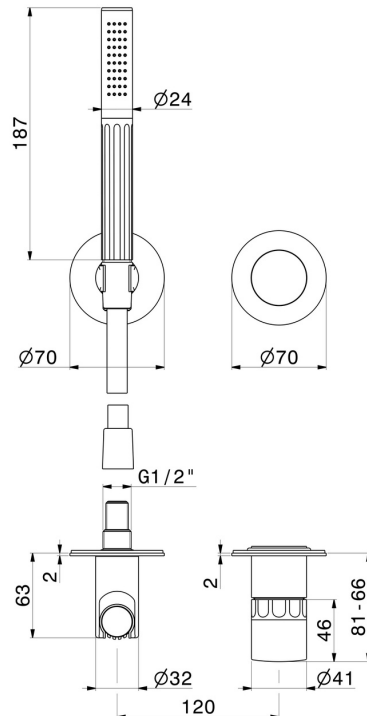

# IONIKA SUPREME

**72976E.59.067**

Complete concealed shower group, with shower set and mixer - finish PVD Brushed Copper Bronze

External part

PVD Brushed Copper Bronze

## FEATURES

Material	<b>Brass/Marble</b>
Technology	<b>Save Water</b>
Installation	<b>Wall concealed part</b>
Hole type	<b>2 holes</b>
Control type	<b>Single lever</b>
Water mixing	<b>Mechanical</b>

Required for installation **27852.00.000**

## TECHNICAL DRAWING

 **AR Preview**  
try it in your home

**More Details**  
on our [website](#)

**IONIKA SUPREME**

**72976E.59.067**

Complete concealed shower group, with shower set and mixer - finish PVD Brushed Copper Bronze