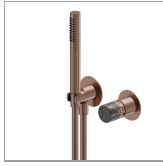

# IONIKA SUPREME

**72976E.59.067**

Complete concealed shower group, with shower set and mixer - finish PVD Brushed Copper Bronze

External part

PVD Brushed Copper Bronze

## FEATURES

Material	<b>Brass/Marble</b>
Technology	<b>Save Water</b>
Installation	<b>Wall concealed part</b>
Hole type	<b>2 holes</b>
Control type	<b>Single lever</b>
Water mixing	<b>Mechanical</b>

Required for installation **27852.00.000**

## TECHNICAL DRAWING

 **AR Preview**  
try it in your home

**More Details**  
on our [website](#)

**IONIKA SUPREME**

**72976E.59.067**

Complete concealed shower group, with shower set and mixer - finish PVD Brushed Copper Bronze

**AVAILABLE FINISHES**

---

**59.067**

PVD Brushed Copper Bronze

**01.014**

finish Matt White

**01.093**

finish Matt Black