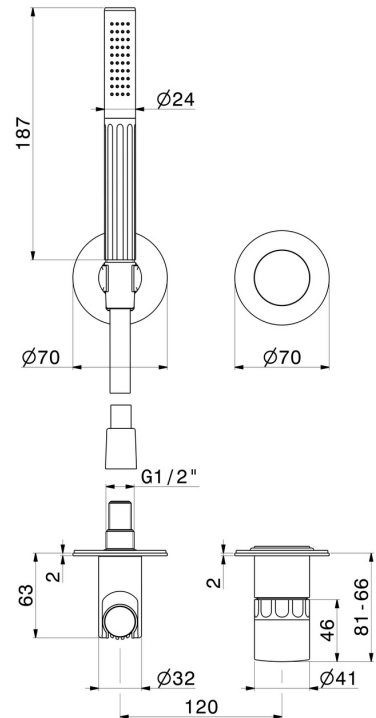

# IONIKA SUPREME

**72976E.59.098**

Complete concealed shower group, with shower set and mixer - finish PVD Brushed Pale Gold

External part

## FEATURES

Material	<b>Brass/Marble</b>
Technology	<b>Save Water</b>
Installation	<b>Wall concealed part</b>
Hole type	<b>2 holes</b>
Control type	<b>Single lever</b>
Water mixing	<b>Mechanical</b>
Required for installation	<b><u>27852.00.000</u></b>

## TECHNICAL DRAWING

**IONIKA SUPREME**

**72976E.59.098**

Complete concealed shower group, with shower set and mixer - finish PVD Brushed Pale Gold

**AVAILABLE FINISHES**

---

**59.098**

PVD Brushed Pale Gold