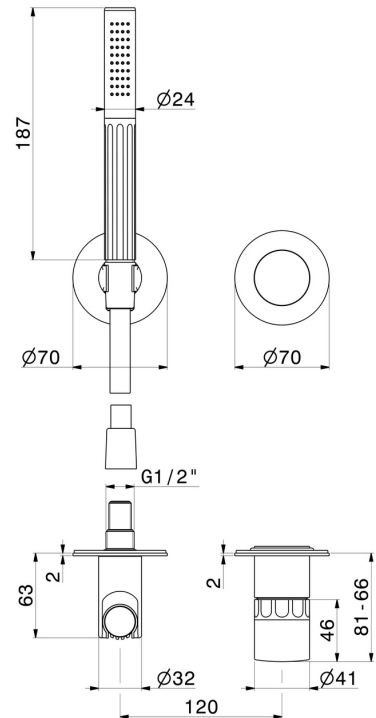

IONIKA SUPREME

72976E.61.020

Complete concealed shower group, with shower set and mixer - finish PVD Glossy Gold

External part

FEATURES

Material	Brass/Marble
Technology	Save Water
Installation	Wall concealed part
Hole type	2 holes
Control type	Single lever
Water mixing	Mechanical
Required for installation	<u>27852.00.000</u>

TECHNICAL DRAWING

IONIKA SUPREME

72976E.61.020

Complete concealed shower group, with shower set and mixer - finish PVD Glossy Gold

AVAILABLE FINISHES

61.020

PVD Glossy Gold

01.014