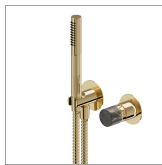

IONIKA SUPREME

72976E.61.020

Complete concealed shower group, with shower set and mixer - finish PVD Glossy Gold

External part

FEATURES

Material	Brass/Marble
Technology	Save Water
Installation	Wall concealed part
Hole type	2 holes
Control type	Single lever
Water mixing	Mechanical
Required for installation	<u>27852.00.000</u>

TECHNICAL DRAWING

IONIKA SUPREME

72976E.61.020

Complete concealed shower group, with shower set and mixer - finish PVD Glossy Gold

AVAILABLE FINISHES

61.020

PVD Glossy Gold

01.014

finish Matt White

01.093

finish Matt Black

21.018

finish Chrome

59.064

finish PVD Brushed Gun Metal

59.066