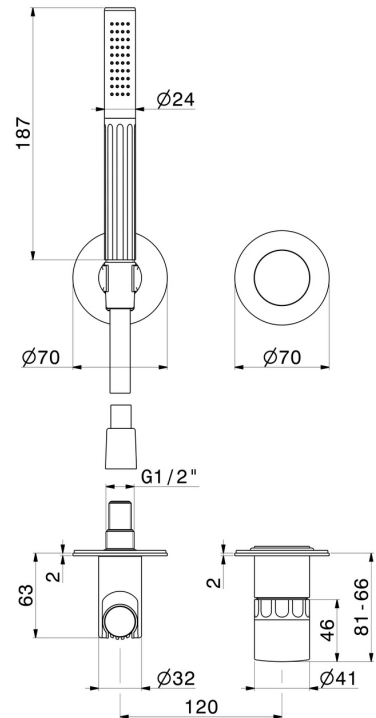

IONIKA ALLURE

73076E.01.014

Complete concealed shower group, with shower set and mixer - finish Matt White

External part

FEATURES

Material	Brass/Marble
Technology	Save Water
Installation	Wall concealed part
Hole type	2 holes
Control type	Single lever
Water mixing	Mechanical
Required for installation	<u>27852.00.000</u>

TECHNICAL DRAWING

IONIKA ALLURE

73076E.01.014

Complete concealed shower group, with shower set and mixer - finish Matt White

AVAILABLE FINISHES

01.014

Matt White

01.093