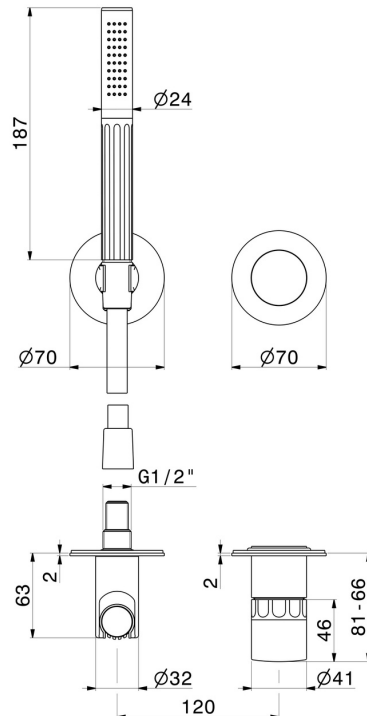

TECHNICAL DRAWING