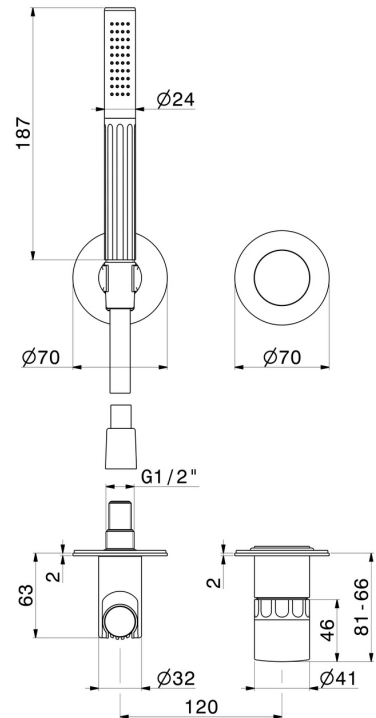

IONIKA ALLURE

73076E.21.018

Complete concealed shower group, with shower set and mixer - finish Chrome

External part

FEATURES

Material	Brass/Marble
Technology	Save Water
Installation	Wall concealed part
Hole type	2 holes
Control type	Single lever
Water mixing	Mechanical
Required for installation	<u>27852.00.000</u>

TECHNICAL DRAWING

IONIKA ALLURE

73076E.21.018

Complete concealed shower group, with shower set and mixer - finish Chrome

AVAILABLE FINISHES

21.018

Chrome

01.014