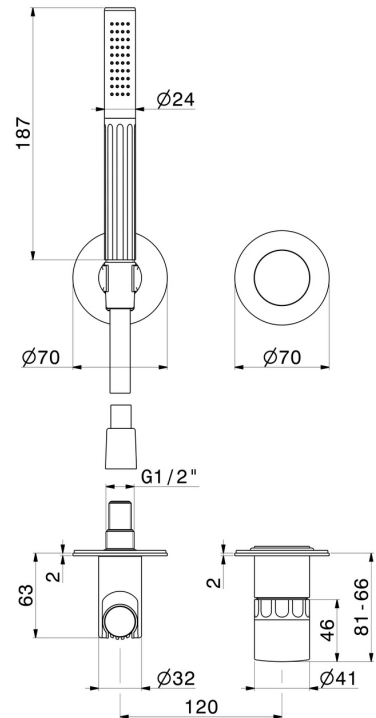

IONIKA ALLURE

73076E.59.064

Complete concealed shower group, with shower set and mixer - finish PVD Brushed Gun Metal

External part

FEATURES

Material	Brass/Marble
Technology	Save Water
Installation	Wall concealed part
Hole type	2 holes
Control type	Single lever
Water mixing	Mechanical
Required for installation	<u>27852.00.000</u>

TECHNICAL DRAWING

IONIKA ALLURE

73076E.59.064

Complete concealed shower group, with shower set and mixer - finish PVD Brushed Gun Metal

AVAILABLE FINISHES

59.064

PVD Brushed Gun Metal

01.014