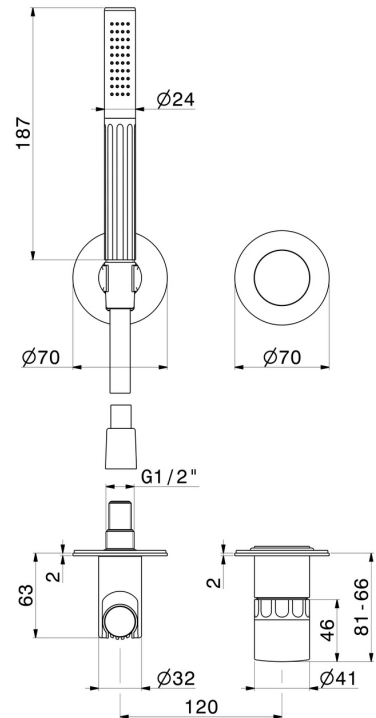

IONIKA ALLURE

73076E.59.066

Complete concealed shower group, with shower set and mixer - finish PVD Brushed steel

External part

FEATURES

Material	Brass/Marble
Technology	Save Water
Installation	Wall concealed part
Hole type	2 holes
Control type	Single lever
Water mixing	Mechanical
Required for installation	<u>27852.00.000</u>

TECHNICAL DRAWING

IONIKA ALLURE

73076E.59.066

Complete concealed shower group, with shower set and mixer - finish PVD Brushed steel

AVAILABLE FINISHES

59.066

PVD Brushed steel

01.014