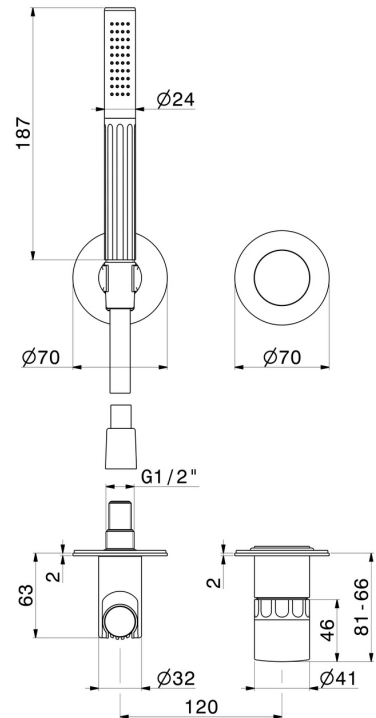

IONIKA ALLURE

73076E.59.098

Complete concealed shower group, with shower set and mixer - finish PVD Brushed Pale Gold

External part

FEATURES

Material	Brass/Marble
Technology	Save Water
Installation	Wall concealed part
Hole type	2 holes
Control type	Single lever
Water mixing	Mechanical
Required for installation	<u>27852.00.000</u>

TECHNICAL DRAWING

IONIKA ALLURE

73076E.59.098

Complete concealed shower group, with shower set and mixer - finish PVD Brushed Pale Gold

AVAILABLE FINISHES

59.098

PVD Brushed Pale Gold

01.014