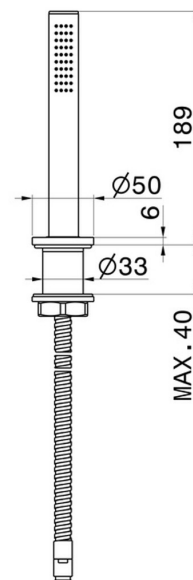

DELTA ZERO

72293.01.014

Complete hand brass shower set for deck-mounted set - finish
Matt White

FEATURES

Material	Brass
Technology	Save Water
Installation	Freestanding

TECHNICAL DRAWING

DELTA ZERO

72293.01.014

Complete hand brass shower set for deck-mounted set - finish Matt White

AVAILABLE FINISHES

01.014

Matt White

01.093

finish Matt Black

21.018

finish Chrome

58.061

finish PVD Copper Bronze

58.063

finish PVD Gun Metal

59.064

finish PVD Brushed Gun Metal

59.067

finish PVD Brushed Copper Bronze