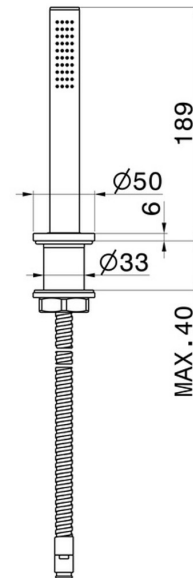

DELTA ZERO

72293.01.093

Complete hand brass shower set for deck-mounted set - finish
Matt Black

FEATURES

Material	Brass
Technology	Save Water
Installation	Freestanding

TECHNICAL DRAWING

DELTA ZERO

72293.01.093

Complete hand brass shower set for deck-mounted set - finish Matt Black

AVAILABLE FINISHES

01.093

Matt Black

01.014

finish Matt White

21.018

finish Chrome

58.061

finish PVD Copper Bronze

58.063

finish PVD Gun Metal

59.064

finish PVD Brushed Gun Metal

59.067

finish PVD Brushed Copper Bronze