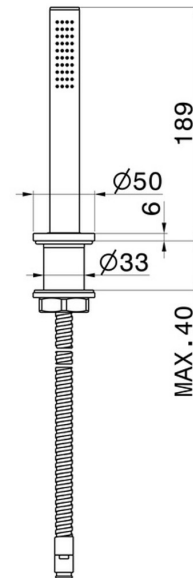

DELTA ZERO

72293.21.018

Complete hand brass shower set for deck-mounted set - finish Chrome

FEATURES

Material	Brass
Technology	Save Water
Installation	Freestanding

TECHNICAL DRAWING

DELTA ZERO

72293.21.018

Complete hand brass shower set for deck-mounted set - finish Chrome

AVAILABLE FINISHES

21.018

Chrome

01.014

finish Matt White

01.093

finish Matt Black

58.061

finish PVD Copper Bronze

58.063

finish PVD Gun Metal

59.064

finish PVD Brushed Gun Metal

59.067

finish PVD Brushed Copper Bronze