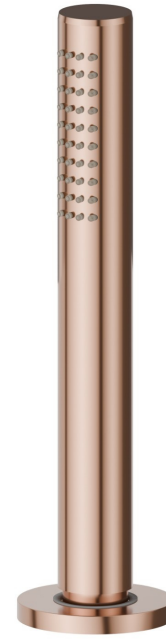

DELTA ZERO

72293.58.061

Complete hand brass shower set for deck-mounted set - finish
PVD Copper Bronze

PVD Copper Bronze

FEATURES

Material	Brass
Technology	Save Water
Installation	Freestanding

TECHNICAL DRAWING

DELTA ZERO

72293.58.061

Complete hand brass shower set for deck-mounted set - finish PVD Copper Bronze

AVAILABLE FINISHES

58.061

PVD Copper Bronze

01.014

finish Matt White

01.093

finish Matt Black

21.018

finish Chrome

58.063

finish PVD Gun Metal

59.064

finish PVD Brushed Gun Metal

59.067

finish PVD Brushed Copper Bronze

59.097

finish PVD Brushed Gold

61.020

finish PVD Glossy Gold