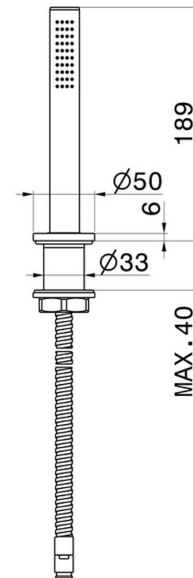

DELTA ZERO

72293.58.061

Complete hand brass shower set for deck-mounted set - finish
PVD Copper Bronze

PVD Copper Bronze

FEATURES

Material	Brass
Technology	Save Water
Installation	Freestanding

TECHNICAL DRAWING

DELTA ZERO

72293.58.061

Complete hand brass shower set for deck-mounted set - finish PVD Copper Bronze

AVAILABLE FINISHES

58.061

PVD Copper Bronze

01.014

finish Matt White