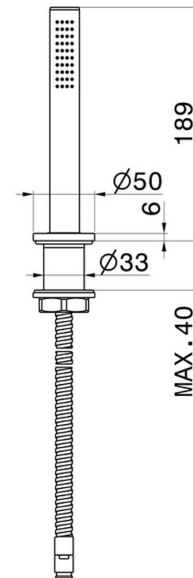

DELTA ZERO

72293.58.063

Complete hand brass shower set for deck-mounted set - finish
PVD Gun Metal

PVD Gun Metal

FEATURES

| | |
|--------------|---------------------|
| Material | Brass |
| Technology | Save Water |
| Installation | Freestanding |

TECHNICAL DRAWING

DELTA ZERO

72293.58.063

Complete hand brass shower set for deck-mounted set - finish PVD Gun Metal

AVAILABLE FINISHES

58.063

PVD Gun Metal

01.014

finish Matt White

01.093

finish Matt Black

21.018

finish Chrome

58.061

finish PVD Copper Bronze

59.064