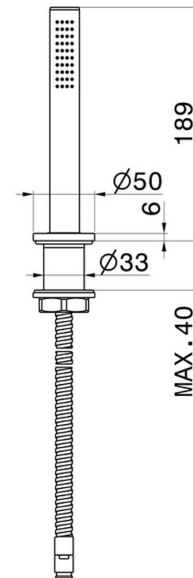

DELTA ZERO

72293.59.064

Complete hand brass shower set for deck-mounted set - finish
PVD Brushed Gun Metal

PVD Brushed Gun Metal

FEATURES

Material	Brass
Technology	Save Water
Installation	Freestanding

TECHNICAL DRAWING

DELTA ZERO

72293.59.064

Complete hand brass shower set for deck-mounted set - finish PVD Brushed Gun Metal

AVAILABLE FINISHES

59.064

PVD Brushed Gun Metal

01.014

finish Matt White

01.093

finish Matt Black

21.018

finish Chrome

58.061

finish PVD Copper Bronze

58.063

finish PVD Gun Metal