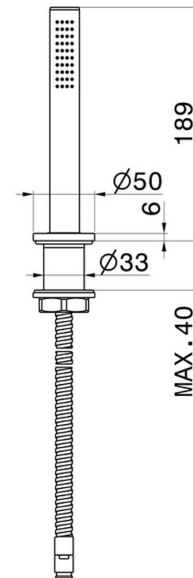

DELTA ZERO

72293.59.067

Complete hand brass shower set for deck-mounted set - finish
PVD Brushed Copper Bronze

PVD Brushed Copper Bronze

FEATURES

Material	Brass
Technology	Save Water
Installation	Freestanding

TECHNICAL DRAWING

DELTA ZERO

72293.59.067

Complete hand brass shower set for deck-mounted set - finish PVD Brushed Copper Bronze

AVAILABLE FINISHES

59.067

PVD Brushed Copper Bronze

01.014

finish Matt White

01.093

finish Matt Black

21.018

finish Chrome

58.061

finish PVD Copper Bronze

58.063