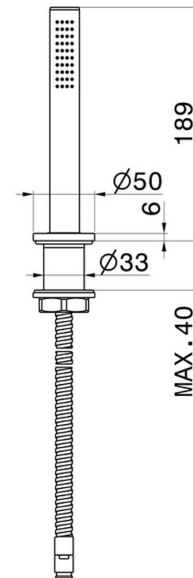

DELTA ZERO

72293.59.097

Complete hand brass shower set for deck-mounted set - finish
PVD Brushed Gold

PVD Brushed Gold

FEATURES

Material	Brass
Technology	Save Water
Installation	Freestanding

TECHNICAL DRAWING

DELTA ZERO

72293.59.097

Complete hand brass shower set for deck-mounted set - finish PVD Brushed Gold

AVAILABLE FINISHES

59.097

PVD Brushed Gold

01.014

finish Matt White

01.093

finish Matt Black

21.018

finish Chrome

58.061

finish PVD Copper Bronze

58.063

finish PVD Gun Metal