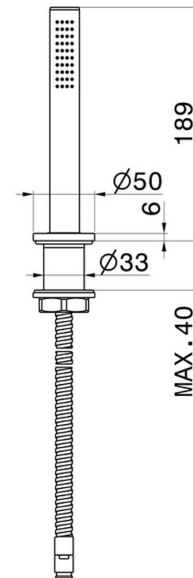

DELTA ZERO

72293.61.020

Complete hand brass shower set for deck-mounted set - finish
PVD Glossy Gold

PVD Glossy Gold

FEATURES

Material	Brass
Technology	Save Water
Installation	Freestanding

TECHNICAL DRAWING

DELTA ZERO

72293.61.020

Complete hand brass shower set for deck-mounted set - finish PVD Glossy Gold

AVAILABLE FINISHES

61.020

PVD Glossy Gold

01.014

finish Matt White

01.093

finish Matt Black

21.018

finish Chrome

58.061

finish PVD Copper Bronze

58.063

finish PVD Gun Metal