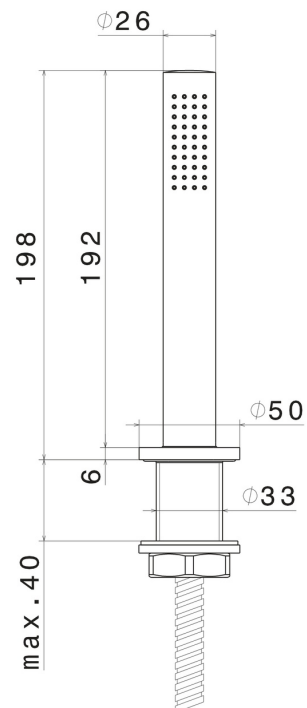

TECHNICAL DRAWING

AR Preview
try it in your home

More Details
on our [website](#)