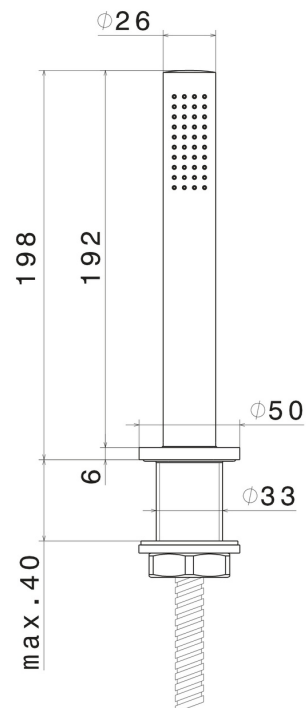

XT

4297.21.018

Complete hand shower set for deck-mounted set - finish Chrome

Chrome

FEATURES

Material	Brass
Technology	Save Water
Installation	Deck-mounted
Hole type	Single hole

TECHNICAL DRAWING

 **AR Preview**
try it in your home

More Details
on our [website](#)

XT

4297.21.018

Complete hand shower set for deck-mounted set - finish Chrome

AVAILABLE FINISHES

21.018

Chrome

01.014