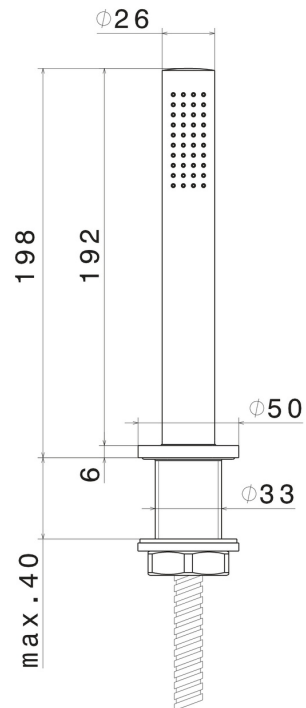

XT

4297.58.061

Complete hand shower set for deck-mounted set - finish PVD Copper Bronze

PVD Copper Bronze

FEATURES

Material	Brass
Technology	Save Water
Installation	Deck-mounted
Hole type	Single hole

TECHNICAL DRAWING

 **AR Preview**
try it in your home

More Details
on our [website](#)

XT

4297.58.061

Complete hand shower set for deck-mounted set - finish PVD Copper Bronze

AVAILABLE FINISHES

58.061

PVD Copper Bronze