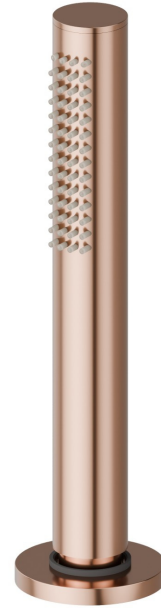

XT

4297.58.061

Complete hand shower set for deck-mounted set - finish PVD Copper Bronze

PVD Copper Bronze

FEATURES

Material	Brass
Technology	Save Water
Installation	Deck-mounted
Hole type	Single hole

TECHNICAL DRAWING

 **AR Preview**
try it in your home

More Details
on our [website](#)

XT

4297.58.061

Complete hand shower set for deck-mounted set - finish PVD Copper Bronze

AVAILABLE FINISHES

58.061

PVD Copper Bronze

01.014

finish Matt White

01.093

finish Matt Black

21.018

finish Chrome

47.083

finish Groove Bronze

58.063

finish PVD Gun Metal

59.064

finish PVD Brushed Gun Metal

59.066

finish PVD Brushed steel

59.067

finish PVD Brushed Copper Bronze