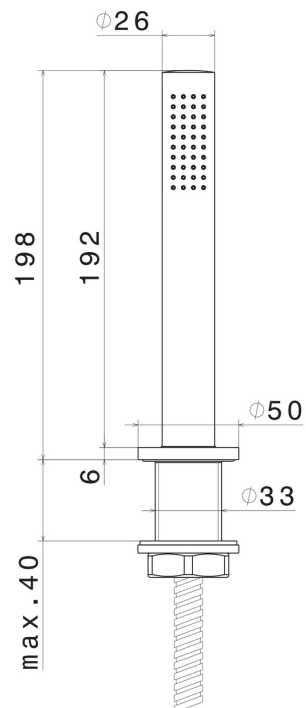

XT

4297.58.063

Complete hand shower set for deck-mounted set - finish PVD Gun Metal

PVD Gun Metal

FEATURES

Material	Brass
Technology	Save Water
Installation	Deck-mounted
Hole type	Single hole

TECHNICAL DRAWING

XT

4297.58.063

Complete hand shower set for deck-mounted set - finish PVD Gun Metal

AVAILABLE FINISHES

58.063

PVD Gun Metal

01.014

finish Matt White