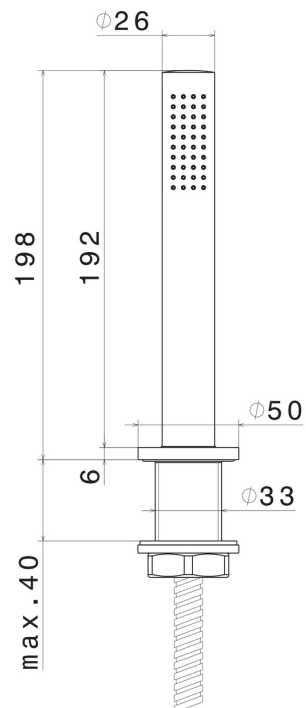

XT

4297.59.064

Complete hand shower set for deck-mounted set - finish PVD
Brushed Gun Metal

PVD Brushed Gun Metal

FEATURES

Material	Brass
Technology	Save Water
Installation	Deck-mounted
Hole type	Single hole

TECHNICAL DRAWING

XT

4297.59.064

Complete hand shower set for deck-mounted set - finish PVD Brushed Gun Metal

AVAILABLE FINISHES

59.064

PVD Brushed Gun Metal

01.014