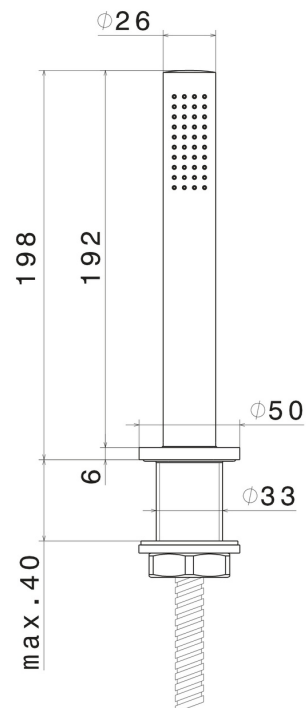

XT

4297.59.066

Complete hand shower set for deck-mounted set - finish PVD
Brushed steel

PVD Brushed steel

FEATURES

Material	Brass
Technology	Save Water
Installation	Deck-mounted
Hole type	Single hole

TECHNICAL DRAWING

XT

4297.59.066

Complete hand shower set for deck-mounted set - finish PVD Brushed steel

AVAILABLE FINISHES

59.066

PVD Brushed steel

01.014

finish Matt White