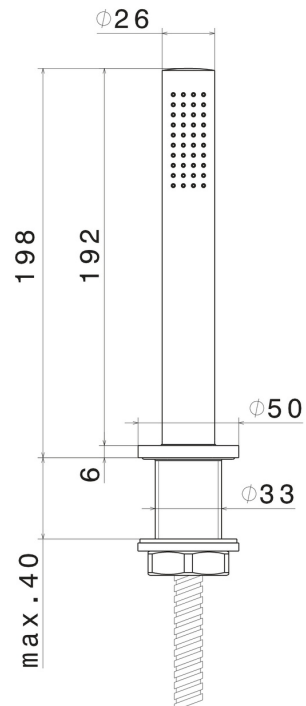

XT

4297.59.067

Complete hand shower set for deck-mounted set - finish PVD
Brushed Copper Bronze

PVD Brushed Copper Bronze

FEATURES

Material	Brass
Technology	Save Water
Installation	Deck-mounted
Hole type	Single hole

TECHNICAL DRAWING

XT

4297.59.067

Complete hand shower set for deck-mounted set - finish PVD Brushed Copper Bronze

AVAILABLE FINISHES

59.067

PVD Brushed Copper Bronze

01.014