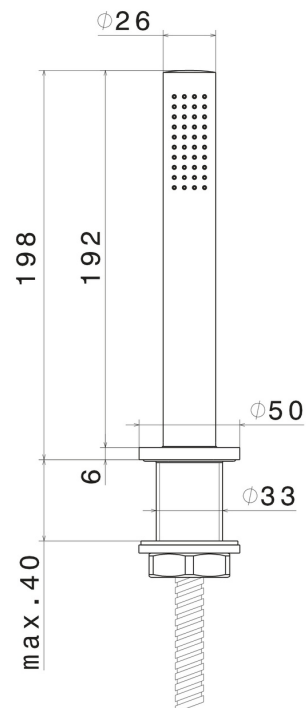

# XT

**4297.59.097**

Complete hand shower set for deck-mounted set - finish PVD  
Brushed Gold

PVD Brushed Gold

## FEATURES

Material	<b>Brass</b>
Technology	<b>Save Water</b>
Installation	<b>Deck-mounted</b>
Hole type	<b>Single hole</b>

## TECHNICAL DRAWING

**XT**

**4297.59.097**

Complete hand shower set for deck-mounted set - finish PVD Brushed Gold