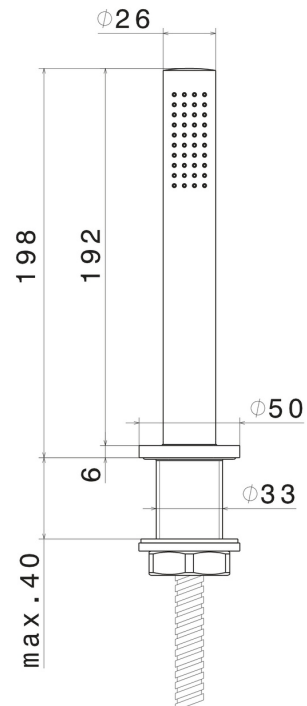

# XT

**4297.59.098**

Complete hand shower set for deck-mounted set - finish PVD  
Brushed Pale Gold

PVD Brushed Pale Gold

## FEATURES

|              |                     |
|--------------|---------------------|
| Material     | <b>Brass</b>        |
| Technology   | <b>Save Water</b>   |
| Installation | <b>Deck-mounted</b> |
| Hole type    | <b>Single hole</b>  |

## TECHNICAL DRAWING

**XT**

**4297.59.098**

Complete hand shower set for deck-mounted set - finish PVD Brushed Pale Gold

**AVAILABLE FINISHES**

---

**59.098**

PVD Brushed Pale Gold