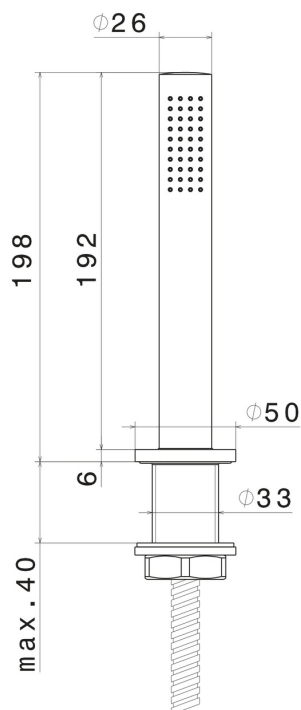

XT

4297.61.020

Complete hand shower set for deck-mounted set - finish PVD
Glossy Gold

PVD Glossy Gold

FEATURES

Material	Brass
Technology	Save Water
Installation	Deck-mounted
Hole type	Single hole

TECHNICAL DRAWING

XT

4297.61.020

Complete hand shower set for deck-mounted set - finish PVD Glossy Gold

AVAILABLE FINISHES

61.020

PVD Glossy Gold

01.014

finish Matt White