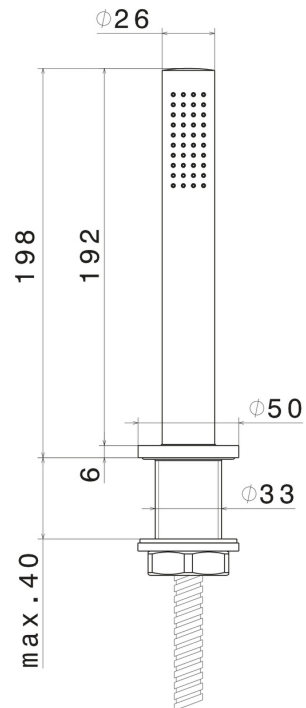

## 4297.M0.070

Complete hand shower set for deck-mounted set - finish  
Titanium Satin

### FEATURES

Material	<b>Brass</b>
Technology	<b>Save Water</b>
Installation	<b>Deck-mounted</b>
Hole type	<b>Single hole</b>

### TECHNICAL DRAWING

**XT**

**4297.M0.070**

Complete hand shower set for deck-mounted set - finish Titanium Satin