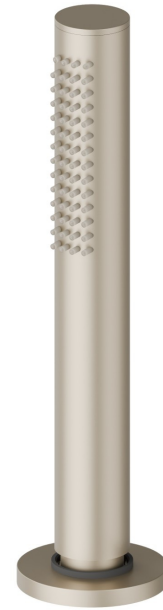

## 4297.M0.071

Complete hand shower set for deck-mounted set - finish Gold Satin

### FEATURES

Material	<b>Brass</b>
Technology	<b>Save Water</b>
Installation	<b>Deck-mounted</b>
Hole type	<b>Single hole</b>

### TECHNICAL DRAWING

**XT**

**4297.M0.071**

Complete hand shower set for deck-mounted set - finish Gold Satin

**21.018**

finish Chrome

**47.083**

finish Groove Bronze

**58.061**

finish PVD Copper Bronze

**58.063**

finish PVD Gun Metal