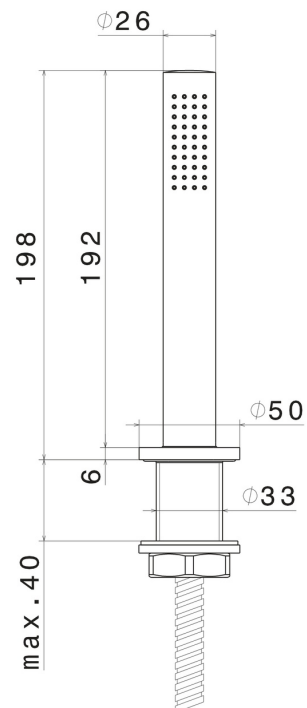

## 4297.M0.071

Complete hand shower set for deck-mounted set - finish Gold Satin

### FEATURES

Material	<b>Brass</b>
Technology	<b>Save Water</b>
Installation	<b>Deck-mounted</b>
Hole type	<b>Single hole</b>

### TECHNICAL DRAWING

**XT**

**4297.M0.071**

Complete hand shower set for deck-mounted set - finish Gold Satin