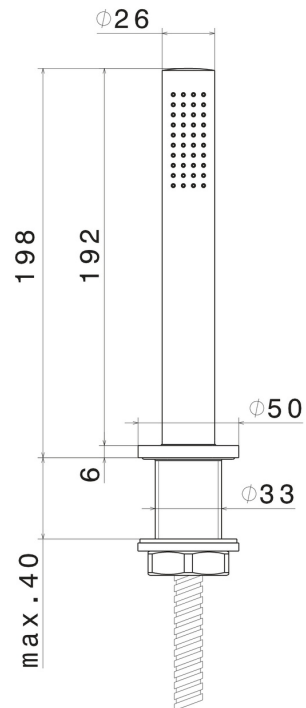

XT

4297.M0.072

Complete hand shower set for deck-mounted set - finish Copper Satin

Copper Satin

FEATURES

Material	Brass
Technology	Save Water
Installation	Deck-mounted
Hole type	Single hole

TECHNICAL DRAWING

XT

4297.M0.072

Complete hand shower set for deck-mounted set - finish Copper Satin

AVAILABLE FINISHES

M0.072

Copper Satin

01.014

finish Matt White