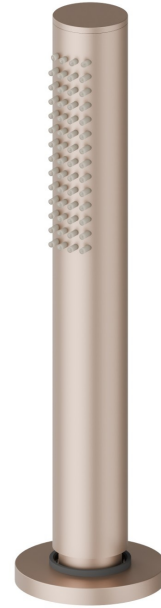

XT

4297.M0.072

Complete hand shower set for deck-mounted set - finish Copper Satin

Copper Satin

FEATURES

Material	Brass
Technology	Save Water
Installation	Deck-mounted
Hole type	Single hole

TECHNICAL DRAWING

XT

4297.M0.072

Complete hand shower set for deck-mounted set - finish Copper Satin

AVAILABLE FINISHES

M0.072

Copper Satin

01.014

finish Matt White

01.093

finish Matt Black

21.018

finish Chrome

47.083

finish Groove Bronze

58.061

finish PVD Copper Bronze

58.063

finish PVD Gun Metal

59.064

finish PVD Brushed Gun Metal

59.066

finish PVD Brushed steel

59.067

finish PVD Brushed Copper Bronze