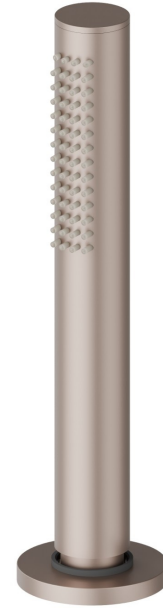

XT

4297.M0.075

Complete hand shower set for deck-mounted set - finish Copper Glossy

Copper Glossy

FEATURES

Material	Brass
Technology	Save Water
Installation	Deck-mounted
Hole type	Single hole

TECHNICAL DRAWING

XT

4297.M0.075

Complete hand shower set for deck-mounted set - finish Copper Glossy

AVAILABLE FINISHES

M0.075

Copper Glossy

01.014

finish Matt White

01.093

finish Matt Black

21.018

finish Chrome

47.083

finish Groove Bronze

58.061

finish PVD Copper Bronze

58.063

finish PVD Gun Metal

59.064

finish PVD Brushed Gun Metal

59.066

finish PVD Brushed steel

59.067

finish PVD Brushed Copper Bronze