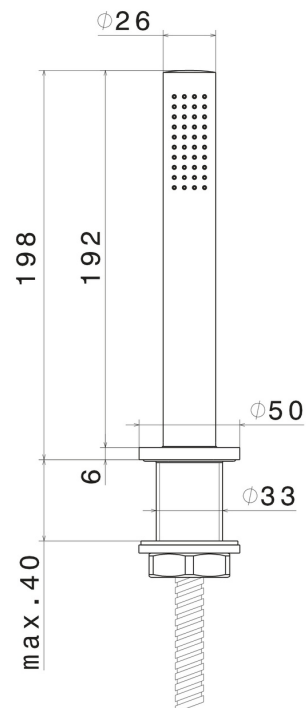

XT

4297.M0.075

Complete hand shower set for deck-mounted set - finish Copper Glossy

Copper Glossy

FEATURES

Material	Brass
Technology	Save Water
Installation	Deck-mounted
Hole type	Single hole

TECHNICAL DRAWING

XT

4297.M0.075

Complete hand shower set for deck-mounted set - finish Copper Glossy

AVAILABLE FINISHES

M0.075

Copper Glossy

01.014

finish Matt White