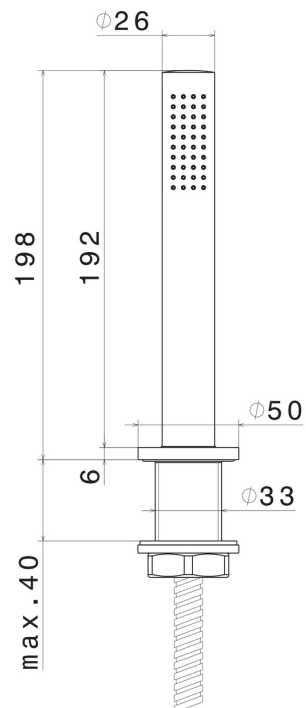

# XT

**4297.M0.077**

Complete hand shower set for deck-mounted set - finish Carbon Satin

Carbon Satin

## FEATURES

Material	<b>Brass</b>
Technology	<b>Save Water</b>
Installation	<b>Deck-mounted</b>
Hole type	<b>Single hole</b>

## TECHNICAL DRAWING

**XT**

**4297.M0.077**

Complete hand shower set for deck-mounted set - finish Carbon Satin