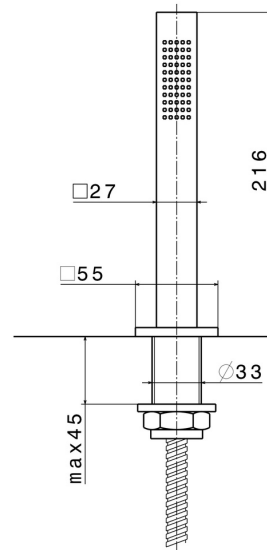

ERGO-Q

62093.01.093

Complete hand shower set for deck-mounted set - finish Matt Black

FEATURES

Installation

Deck-mounted

Hole type

Single hole

TECHNICAL DRAWING

AR Preview
try it in your home

More Details
on our [website](#)

ERGO-Q

62093.01.093

Complete hand shower set for deck-mounted set - finish Matt Black

AVAILABLE FINISHES

01.093