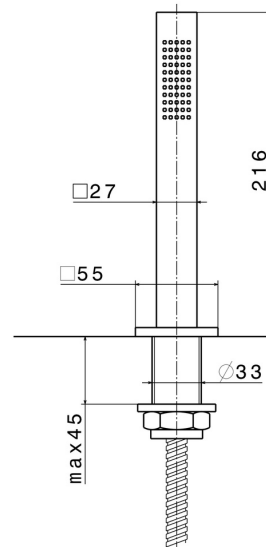

ERGO-Q

62093.21.018

Complete hand shower set for deck-mounted set - finish
Chrome

Chrome

FEATURES

Installation

Deck-mounted

Hole type

Single hole

TECHNICAL DRAWING

ERGO-Q

62093.21.018

Complete hand shower set for deck-mounted set - finish Chrome

AVAILABLE FINISHES

21.018

Chrome