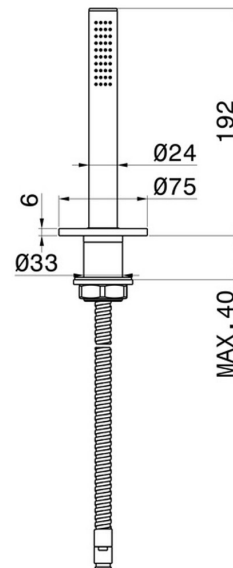

# O'RAMA

**68493.01.014**

Complete hand shower set for deck-mounted set - finish Matt White

## TECHNICAL DRAWING

**O'RAMA**

**68493.01.014**

Complete hand shower set for deck-mounted set - finish Matt White

**AVAILABLE FINISHES**

---

**01.014**

Matt White